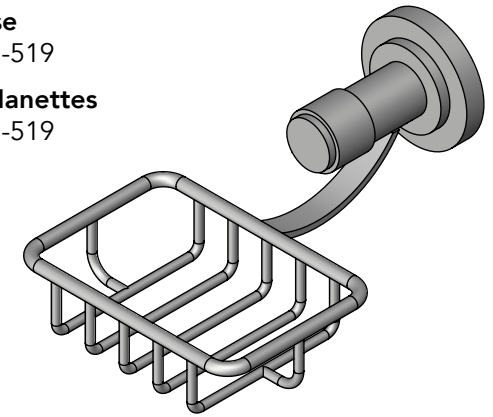

Collections : Star

Porte-savon douche, mural. - Wall mounted shower soap holder.

Star à manettes Tradition

Ref. C19-519

Star

Ref. C31-519

Star Lisse

Ref. C32-519

Star à Manettes

Ref. C33-519

CRISTAL & BRONZE

PARIS · 1937

07/09/2020-1