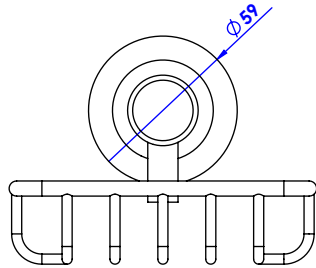

Collections : Star

Porte-savon douche, mural. - Wall mounted shower soap holder.

Star à manettes Tradition

Ref. C19-519

Star

Ref. C31-519

Star Lisse

Ref. C32-519