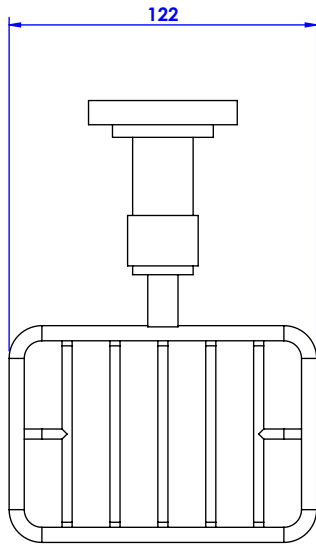

Collections : Star

Porte-savon douche, mural. - Wall mounted shower soap holder.

Star à manettes Tradition

Ref. C19-519

Star

Ref. C31-519

Star Lisse

Ref. C32-519