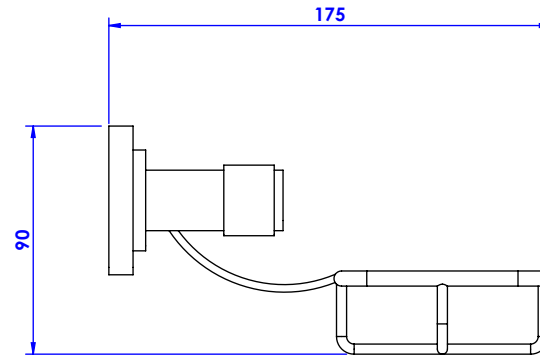

Collections : Star

Porte-savon douche, mural. - Wall mounted shower soap holder.

Star à manettes Tradition

Ref. C19-519

Star

Ref. C31-519

Star Lisse

Ref. C32-519