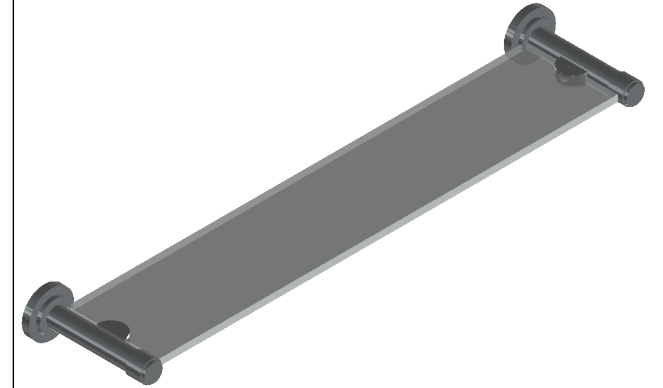

**Collection : Star à manettes / With lever handles**

**Tablette plaque de verre L.600mm / Shelf holder, glass shelf L600mm**

Ref : C33-507

**CRISTAL & BRONZE**

PARIS · 1937

16/01/2020-1