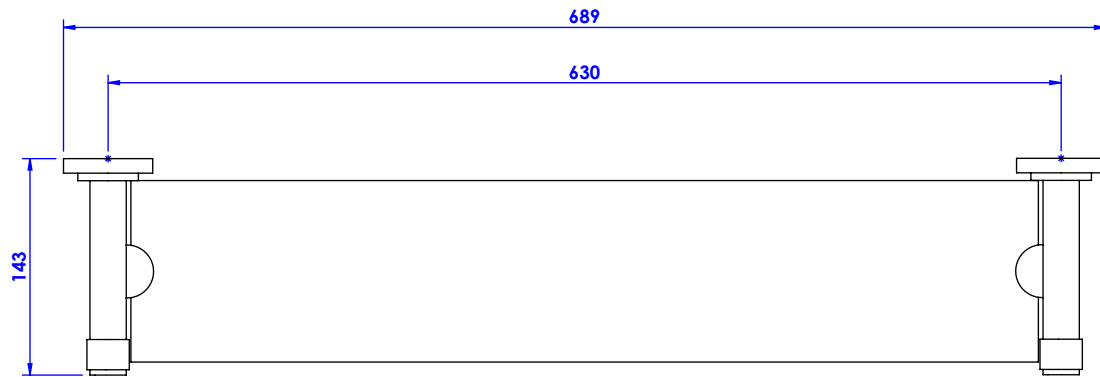

**Collection : Star à manettes / With lever handles**

**Tablette plaque de verre L.600mm / Shelf holder, glass shelf L600mm**

Ref : C33-507

**CRISTAL & BRONZE**

PARIS · 1937

16/01/2020-1