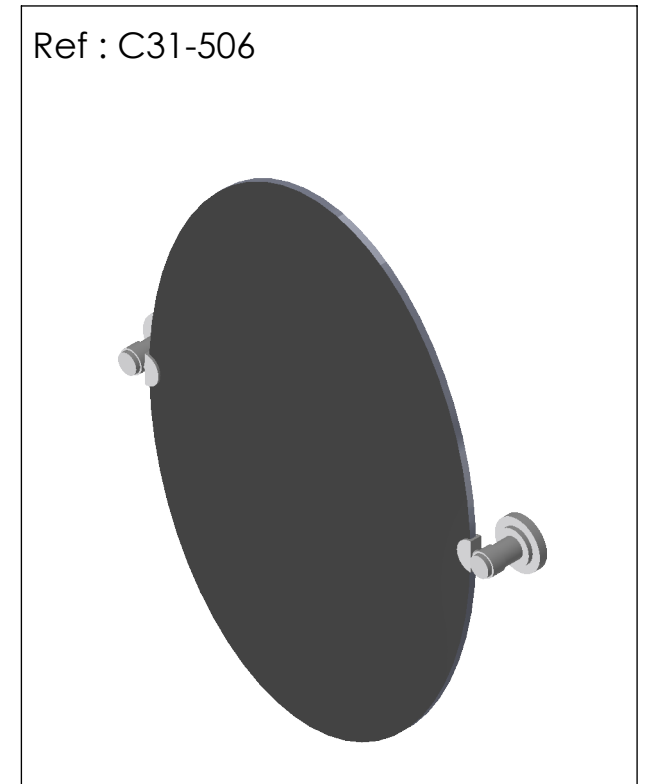

**Collection : Star**

**Miroir 420x600 mm ovale basculant / Mirror 420x600 mm oval swivel**

Ref : C31-506

**CRISTAL&BRONZE**  
PARIS · 1937

22/10/2019