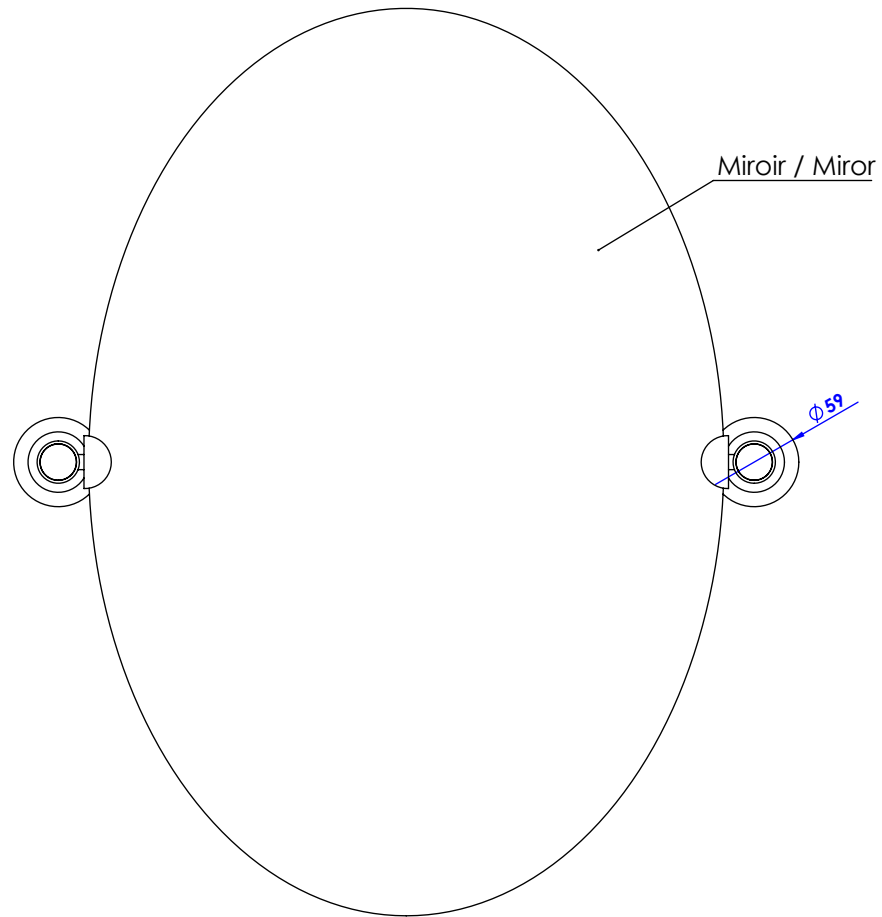

**Collection : Star**

**Miroir 420x600 mm ovale basculant / Mirror 420x600 mm oval swivel**

Ref : C31-506

**CRISTAL&BRONZE**  
PARIS · 1937

22/10/2019