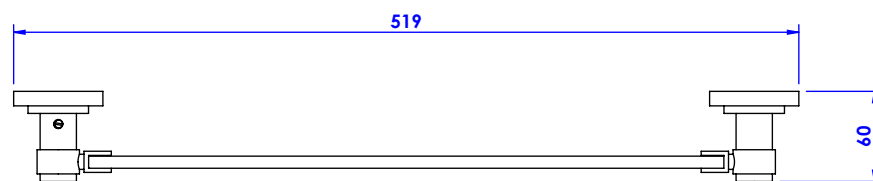

**Collection : Star**

**Miroir 420x600 mm ovale basculant / Mirror 420x600 mm oval swivel**

Ref : C31-506

**CRISTAL&BRONZE**  
PARIS · 1937

22/10/2019