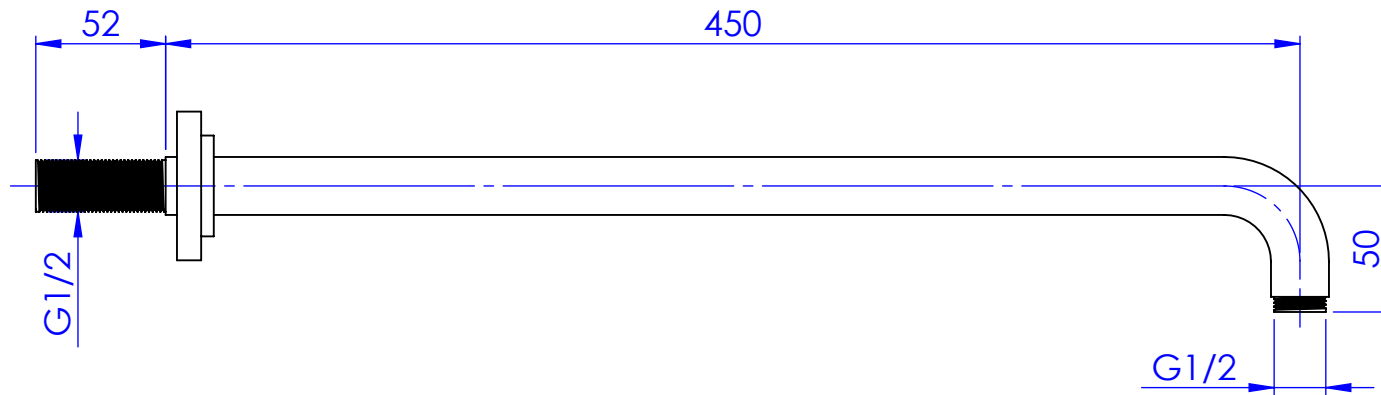

Collections : Fusion, Star & Alliance

Bras de douche mural 450 mm, 90°.

Wall mounted shower arm 450 mm length, 90°.

Fusion

Ref : C24-2W450

Alliance

Ref : C29-2W450

Star

Ref : C31-2W450

Star Lisse

Ref : C32-2W450

Star à manettes

Ref : C33-2W450

ϕ de perçage recommandé.

ϕ recommended drilling.

CRISTAL & BRONZE