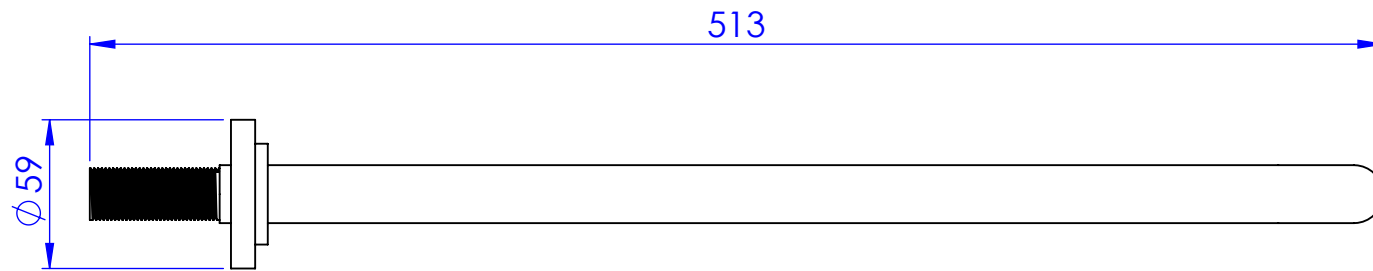

Collections : Fusion, Star & Alliance

Bras de douche mural 450 mm, 90°.

Wall mounted shower arm 450 mm length, 90°.

Fusion

Ref : C24-2W450

Alliance

Ref : C29-2W450

Star

Ref : C31-2W450

Star Lisse

Ref : C32-2W450

Star à manettes

Ref : C33-2W450

ϕ de perçage recommandé.

ϕ recommended drilling.

CRISTAL & BRONZE