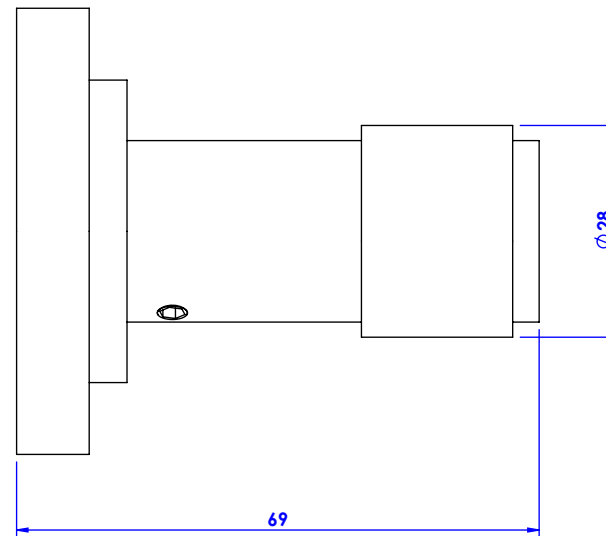

Collections : Star

Porte peignoir mural / Wall mounted robe hooke

Star à manettes Tradition

Ref. C19-502

Star

Ref. C31-502

Star Lisse

Ref. C32-502

Star à Manettes

Ref. C33-502

CRISTAL & BRONZE

PARIS · 1937

16/07/2019-1