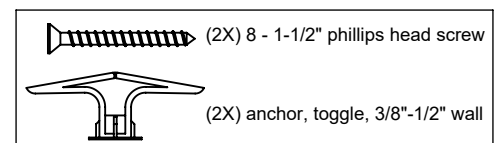

California Faucets®

CHRISTOPHERGRUBB Collection

Trousdale™

Double Robe Hook

Features

- Available in 28 finishes including 13 PVD finishes
- All brass construction
- Includes all mounting hardware

C1-DRH

Codes/Standards

Product meets or exceeds the following:

- None applicable

Specifications subject to change without notice

Dimensions are inches, rounded to 1/16"
 [Dimensions in brackets are mm, rounded to 1mm]