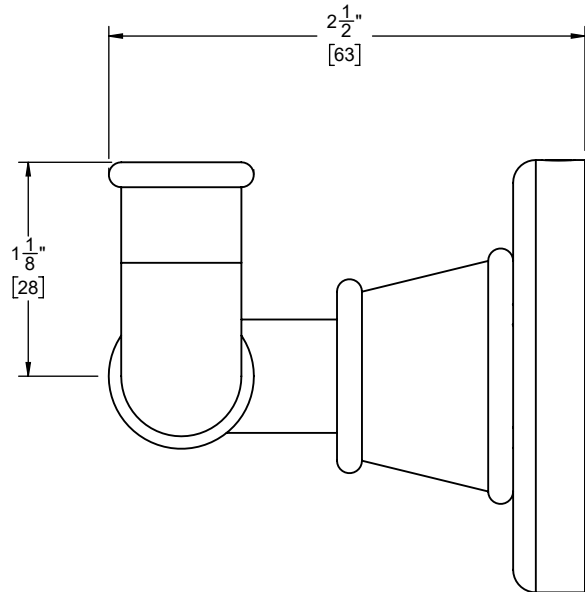

California Faucets®

CHRISTOPHERGRUBB Collection

Trousdale™

Double Robe Hook

Features

- Available in 28 finishes including 13 PVD finishes
- All brass construction
- Includes all mounting hardware

C1-DRH

Codes/Standards

Product meets or exceeds the following:

- None applicable

Specifications subject to change without notice

Dimensions are inches, rounded to 1/16"
 [Dimensions in brackets are mm, rounded to 1mm]