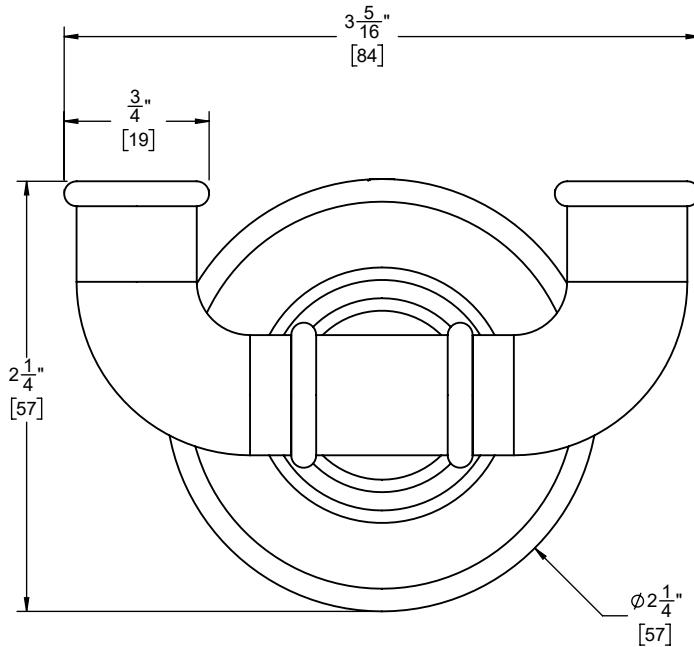

California Faucets®

CHRISTOPHERGRUBB Collection

Trousdale™

Double Robe Hook

Features

- Available in 28 finishes including 13 PVD finishes
- All brass construction
- Includes all mounting hardware

C1-DRH

Codes/Standards

Product meets or exceeds the following:

- None applicable

Specifications subject to change without notice

Dimensions are inches, rounded to 1/16"
 [Dimensions in brackets are mm, rounded to 1mm]