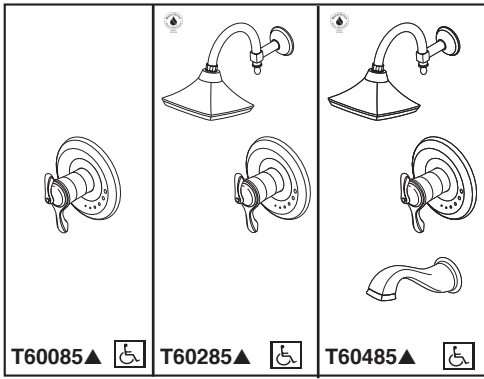

BRIZO®

TUB AND SHOWER FAUCET TRIM

- Charlotte™ Bath Collection
- TempAssure® Thermostatic
- Valve Only (T60085)
- Shower Only (T60285)
- Tub/Shower (T60485)

Submitted Model No.: _____

Specific Features: _____

STANDARD SPECIFICATIONS:

- TempAssure® thermostatic valve cartridge.
- Thermostatic wax element maintains the outlet temperature to $\pm 3.6^\circ\text{F}$.
- Must also order MultiChoice® Universal rough valve body (R60000 Series).
- Back-to-back installation capability.
- Lever volume control handle; temperature adjustment lever.
- Graphics indicate hot/cold temperature adjustment.
- Field adjustable to limit handle rotation into hot water zone.
- All parts replaceable from the front of the valve.
- Adjusts for up to 1" wall thickness.
- Single function H₂Okinetic Technology® showerhead; 1.75 gpm @ 80 psi, 6.6 L/min @ 550 kPa
- Decorative, cast brass tub spout with slip-on feature and pull down diverter.