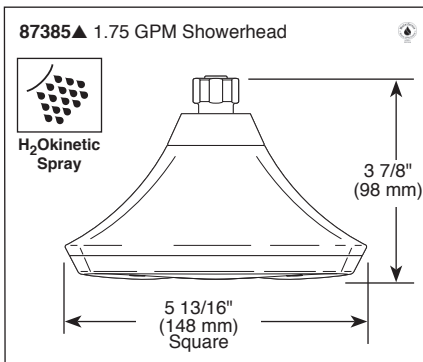

STANDARD SPECIFICATIONS:

- TempAssure® thermostatic valve cartridge.
- Thermostatic wax element maintains the outlet temperature to $\pm 3.6^\circ\text{F}$.
- Must also order MultiChoice® Universal rough valve body (R60000 Series).
- Back-to-back installation capability.
- Lever volume control handle; temperature adjustment lever.
- Graphics indicate hot/cold temperature adjustment.
- Field adjustable to limit handle rotation into hot water zone.
- All parts replaceable from the front of the valve.
- Adjusts for up to 1" wall thickness.
- Single function H₂Okinetic Technology® showerhead; 1.75 gpm @ 80 psi, 6.6 L/min @ 550 kPa
- Decorative, cast brass tub spout with slip-on feature and pull down diverter.

Brizo Kitchen & Bath Company

55 E. 111th Street, Indianapolis, Indiana 46280
 350 South Edgeware Road, St. Thomas, ON N5P 4L1
 © 2017 Brizo Kitchen & Bath Company

▲ Designate proper finish suffix

Delta reserves the right (1) to make changes in specifications and materials, and (2) to change or discontinue models, both without notice or obligation. Dimensions are for reference only. See current full-line price book or www.brizo.com for finish options and product availability.