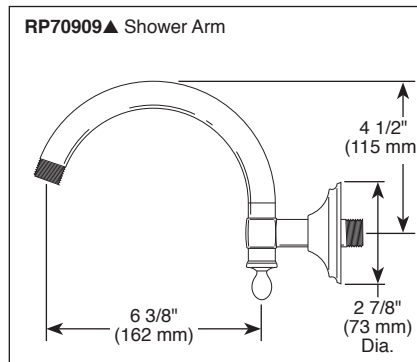

STANDARD SPECIFICATIONS:

- TempAssure® thermostatic valve cartridge.
- Thermostatic wax element maintains the outlet temperature to $\pm 3.6^\circ\text{F}$.
- Must also order MultiChoice® Universal rough valve body (R60000 Series).
- Back-to-back installation capability.
- Lever volume control handle; temperature adjustment lever.
- Graphics indicate hot/cold temperature adjustment.
- Field adjustable to limit handle rotation into hot water zone.
- All parts replaceable from the front of the valve.
- Adjusts for up to 1" wall thickness.
- Single function H₂Okinetic Technology® showerhead; 1.75 gpm @ 80 psi, 6.6 L/min @ 550 kPa
- Decorative, cast brass tub spout with slip-on feature and pull down diverter.

Brizo Kitchen & Bath Company

55 E. 111th Street, Indianapolis, Indiana 46280
 350 South Edgeware Road, St. Thomas, ON N5P 4L1
 © 2017 Brizo Kitchen & Bath Company

▲ Designate proper finish suffix

Delta reserves the right (1) to make changes in specifications and materials, and (2) to change or discontinue models, both without notice or obligation. Dimensions are for reference only. See current full-line price book or www.brizo.com for finish options and product availability.