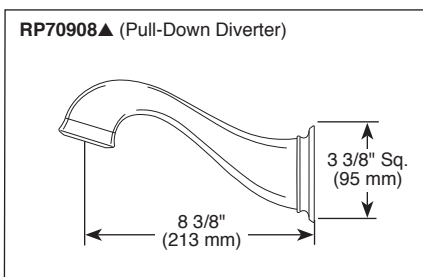

▲ Designate proper finish suffix

Delta reserves the right (1) to make changes in specifications and materials, and (2) to change or discontinue models, both without notice or obligation. Dimensions are for reference only. See current full-line price book or www.brizo.com for finish options and product availability.