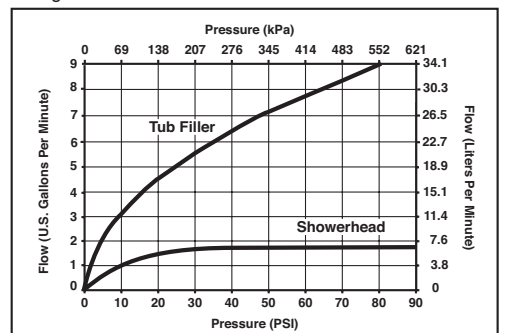

COMPLIES WITH:

- ASME A112.18.1 / CSA B125.1
- ASSE 1016
- Indicates compliance to ICC/ANSI A117.1 - Valve control only
- EPA WaterSense®

Using R60000-UNBX:

For additional flow rate information reference the Brizo price book.

Brizo Kitchen & Bath Company

55 E. 111th Street, Indianapolis, Indiana 46280
350 South Edgeware Road, St. Thomas, ON N5P 4L1
© 2017 Brizo Kitchen & Bath Company