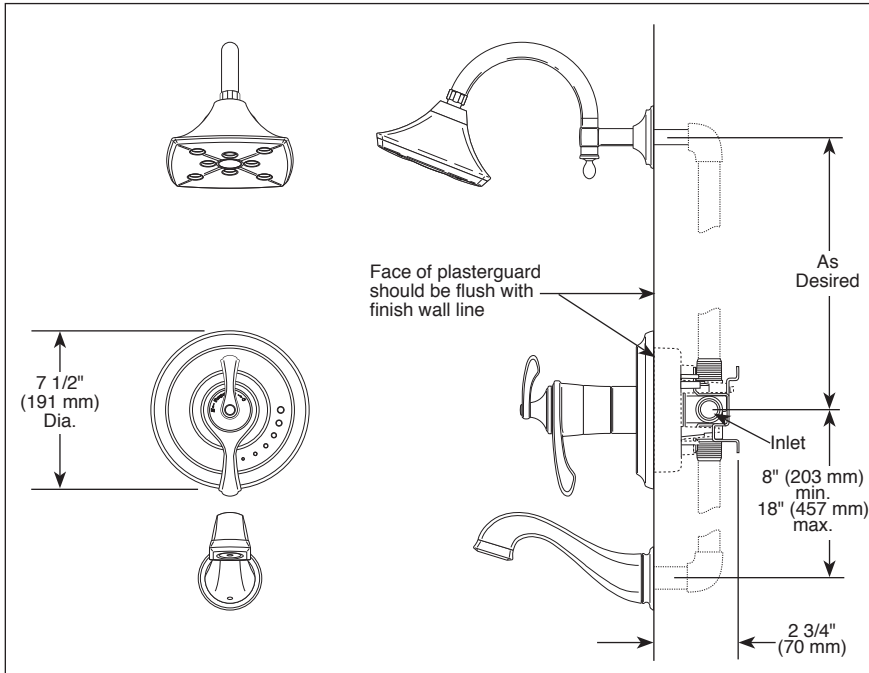

BRIZO®

TUB AND SHOWER FAUCET TRIM

- Charlotte™ Bath Collection
- TempAssure® Thermostatic
- Valve Only (T60085)
- Shower Only (T60285)
- Tub/Shower (T60485)

Submitted Model No.: _____

Specific Features: _____

STANDARD SPECIFICATIONS:

- TempAssure® thermostatic valve cartridge.
- Thermostatic wax element maintains the outlet temperature to $\pm 3.6^\circ\text{F}$.
- Must also order MultiChoice® Universal rough valve body (R60000 Series).
- Back-to-back installation capability.
- Lever volume control handle; temperature adjustment lever.
- Graphics indicate hot/cold temperature adjustment.
- Field adjustable to limit handle rotation into hot water zone.
- All parts replaceable from the front of the valve.
- Adjusts for up to 1" wall thickness.
- Single function H₂Okinetic Technology® showerhead; 1.75 gpm @ 80 psi, 6.6 L/min @ 550 kPa
- Decorative, cast brass tub spout with slip-on feature and pull down diverter.