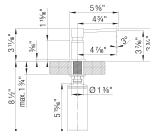

LATO Soap Dispenser, SKU
402305 402306 402307
402300 402303 402304
402574
brass SILGRANIT Color dual finish

Product Features

- Solid brass/zamac construction
- Refillable from above the deck
- Suitable for liquid dish or hand soap
- 10 fl oz. (300 ml) capacity bottle

What is included

Hole Size Required: 1-3/8"

BLANCO soap dispensers can dispense liquid dish soap, hand soap, and even hand lotion. For best performance, and to prevent clogging, we recommend diluting soap with water using a 70/30 proportion.