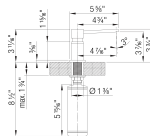

LATO Soap Dispenser, SKU 402299 brass PVD

Product Features

- Solid brass/zamac construction
- Refillable from above the deck
- Suitable for liquid dish or hand soap
- 10 fl oz. (300 ml) capacity bottle

What is included

Hole Size Required: 1-³/₈"

BLANCO soap dispensers can dispense liquid dish soap, hand soap, and even hand lotion. For best performance, and to prevent clogging, we recommend diluting soap with water using a 70/30 proportion.