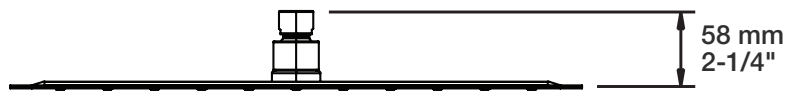

STYLE × FONCTION

Description

- Tête de douche encastrée carrée 16" anti-calcaire
- Tête mince en acier inoxydable poli
- *Square 16" anti-limestone built-in shower head*
- *Polished stainless steel thin shower head*

Finis disponibles / Available finishes

- CC: Chrome / Chrome

Débit / Flow rate

- 6,6 l/min - 80 psi
- 1.75 gpm - 80 psi