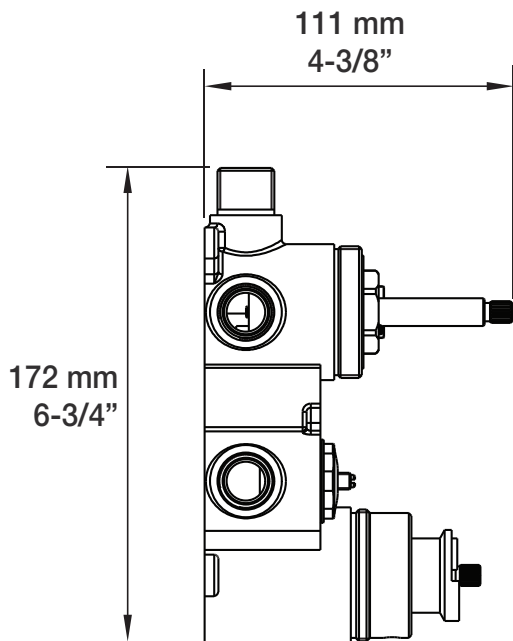

BARIL

Fiche Technique / Spec Sheet

B46-9520-00-xx-NS

STYLE × FONCTION

Description

- Valve de douche thermostatique pression équilibrée avec dérivateur 2 voies
- 1 accessoire fonctionne à la fois
- *Thermostatic pressure balanced shower control valve with 2-way diverter*
- *1 accessory works at a time*

Débit / Flow rate

- 32 l/min - 60 psi
- 8.5 gpm - 60 psi

Cartouche / Cartridge

Cartouche TP / TP cartridge:	Cartouche dérivatrice / Diverter cartridge:
- CAR-2661-00	- CAR-9520-02-NS

Finis disponibles / Available finishes

- CC: Chrome / Chrome	- NN: Nickel brossé / Brushed Nickel
- KK: Noir mat / Matte Black	- **: Fini spécial / Special finish
- GG: Or / Gold	

RVA-9520-00-NS-B