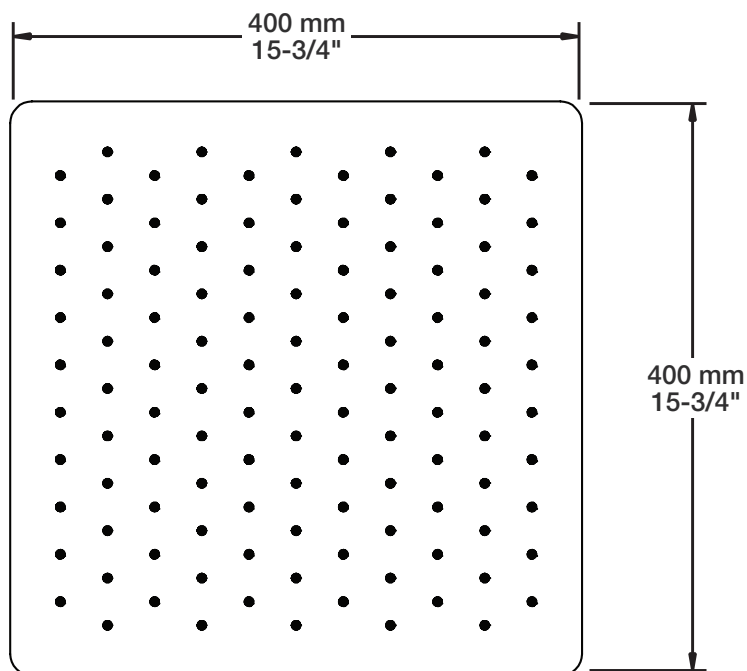

STYLE × FONCTION

Description

- Tête de douche encastrée carrée 16" anti-calcaire
- Tête mince en acier inoxydable poli
- *Square 16" anti-limestone built-in shower head*
- *Polished stainless steel thin shower head*

Finis disponibles / Available finishes

- CC: Chrome / Chrome

Débit / Flow rate

- 6,6 l/min - 80 psi
- 1.75 gpm - 80 psi