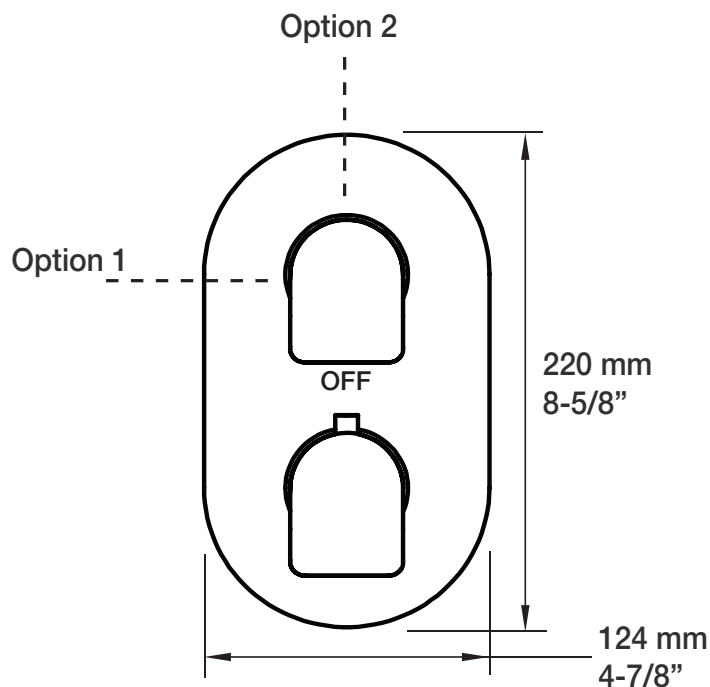

T46-9520-00-xx