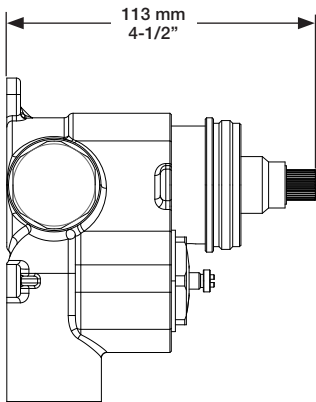

## Inclus / Included

RVA-3404-00-B

Ø 173mm  
6 3/4"

T74-9404-00-xx