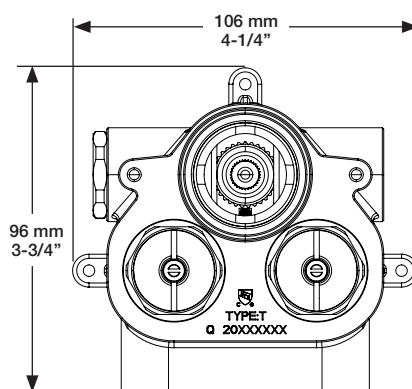

## Inclus / Included

RVA-3404-00-B

Ø 173mm  
6 3/4"

T74-9404-00-xx