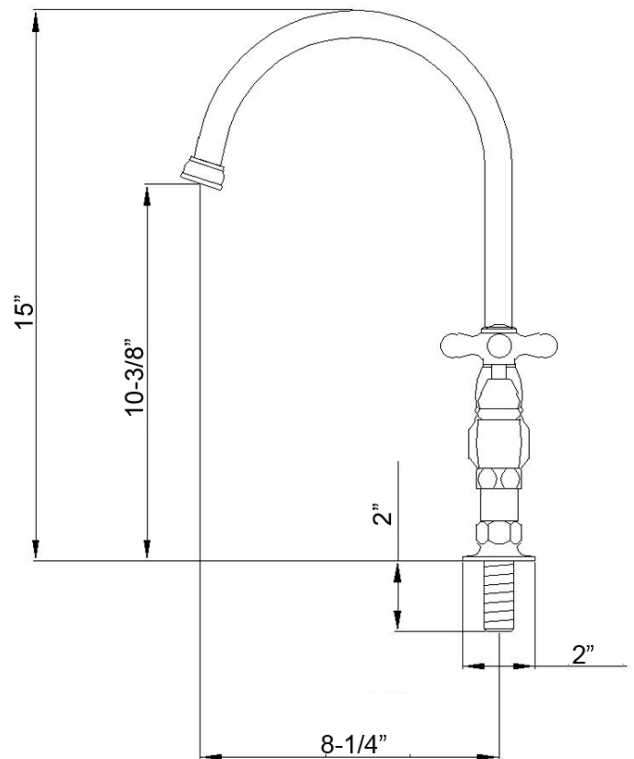

# HARDING KITCHEN BRIDGE FAUCET

Cat. No.  
KFB510-MC

Width: 11-3/8"  
Height: 15"

## Features:

- ▶ Constructed of lead free solid brass
- ▶ Gooseneck swivel spout
- ▶ Metal cross handles with porcelain buttons
- ▶ Includes connection hoses
- ▶ Height to spout is 10-3/8"
- ▶ Spout reach is 8-1/4"
- ▶ Ceramic disc cartridges
- ▶ Flow rate is 1.8 GPM at 60 psi
- ▶ IAPMO/CEC/cUPC/AB1953 Certified

## Finishes:

- BN** Brushed Nickel
- CP** Polished Chrome
- ORB** Oil Rubbed Bronze

Dimensions of fixture are nominal and may vary. Dimensions and specifications subject to change without notice.