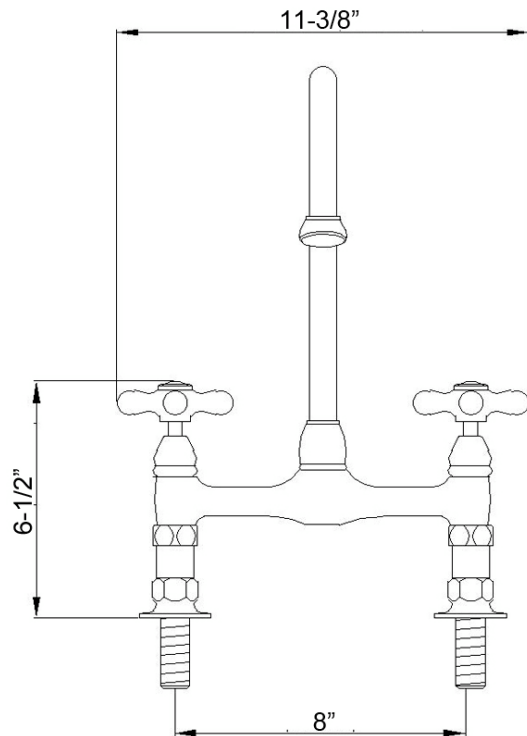

# HARDING KITCHEN BRIDGE FAUCET

Cat. No.  
KFB510-MC

Width: 11-3/8"  
Height: 15"

## Features:

- ▶ Constructed of lead free solid brass
- ▶ Gooseneck swivel spout
- ▶ Metal cross handles with porcelain buttons
- ▶ Includes connection hoses
- ▶ Height to spout is 10-3/8"
- ▶ Spout reach is 8-1/4"
- ▶ Ceramic disc cartridges
- ▶ Flow rate is 1.8 GPM at 60 psi
- ▶ IAPMO/CEC/cUPC/AB1953 Certified

## Finishes:

- BN** Brushed Nickel
- CP** Polished Chrome
- ORB** Oil Rubbed Bronze

Dimensions of fixture are nominal and may vary. Dimensions and specifications subject to change without notice.