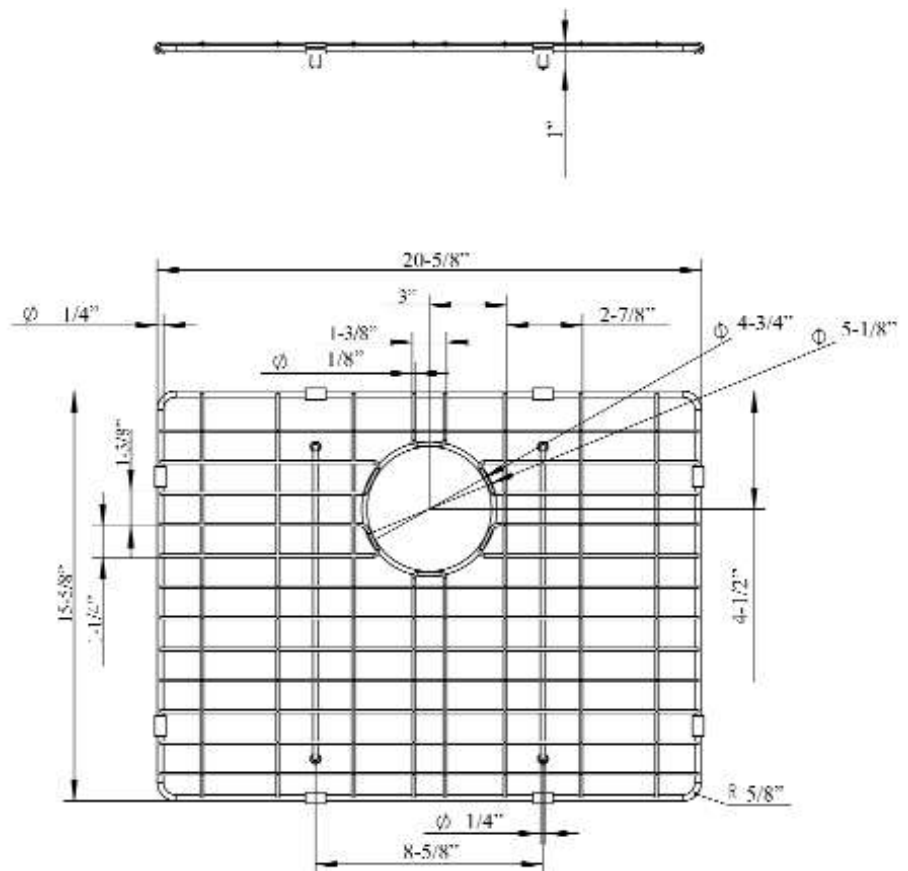

# FSSSB2037 WIRE GRID

Cat. No.  
FSSSB2037-WIRE

## Features:

- ▶ Fits bottom of FSSSB2037 farmer sink
- ▶ Rubber Feet Covers Included

## Finishes:

SS Stainless Steel

W: 20-<sup>5</sup>/<sub>8</sub>"  
D: 15-<sup>5</sup>/<sub>8</sub>"  
H: 1"

Drain Hole : 4-<sup>3</sup>/<sub>4</sub>"

Dimensions and specifications subject to change without notice.