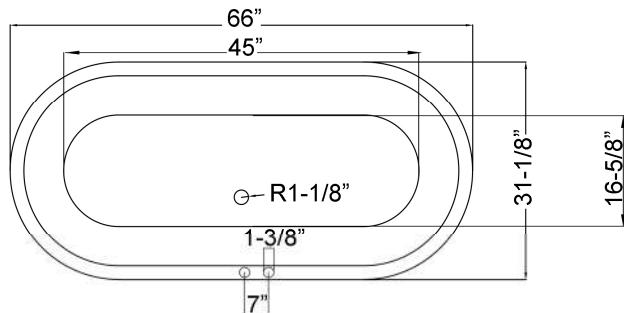

Dimensions and specifications subject to change without notice.