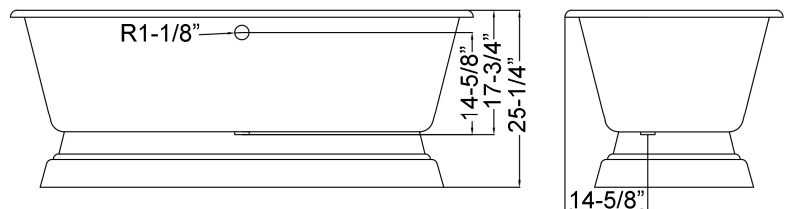

Dimensions and specifications subject to change without notice.