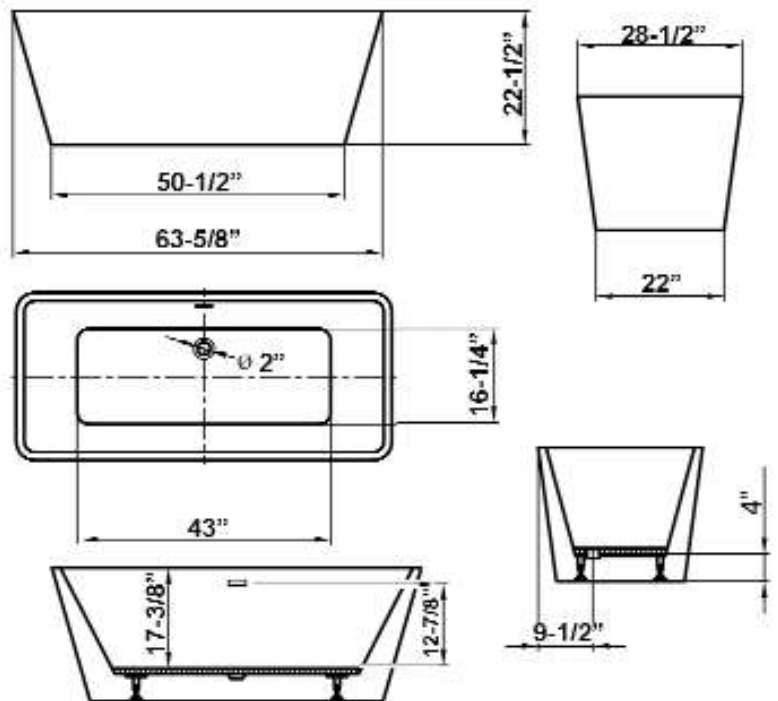

**64" SIREN ACRYLIC  
RECTANGULAR TUB**

Cat. No.  
ATRECN64FIG

L: 63-5/8"  
W: 28-1/2"  
H: 22-1/2"

Water depth: 17-3/8" to top of tub  
Water depth: 12-7/8" to overflow

**The following is recommended for  
ATRECN64FIG tubs:**  
•Faucets: part #7901 or 7913  
•Tub drain: part #5599LT or 5599TS

Gallon Capacity without OF: 53  
Gallon Capacity with OF: 44  
Shipping Weight: 285 lbs.  
Empty Weight: 85 lbs.  
Filled Weight without OF: 528 lbs.  
Filled Weight with OF: 452 lbs.

**Features:**

- ▶ Interior and exterior walls acrylic sheets
- ▶ Air between sheets provides insulation to retain warmth
- ▶ For use with a freestanding tub filler or faucet mounted on the wall
- ▶ No faucet holes
- ▶ Overflow slot with integrated drain in tub wall
- ▶ Includes plated cover for overflow slot
- ▶ Tub is thoroughly inspected before shipment
- ▶ Option to add foam insulation between tub walls available
- ▶ IAPMO Certified

Dimensions of fixture are nominal and specifications subject to change without notice.

with end drain

with center drain

These diagrams are general representations.  
Jet placement may vary dependent on tub shape