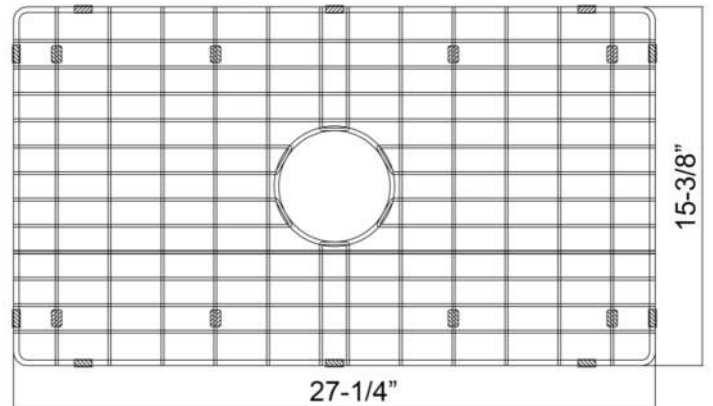

Dimensions and specifications subject to change without notice.