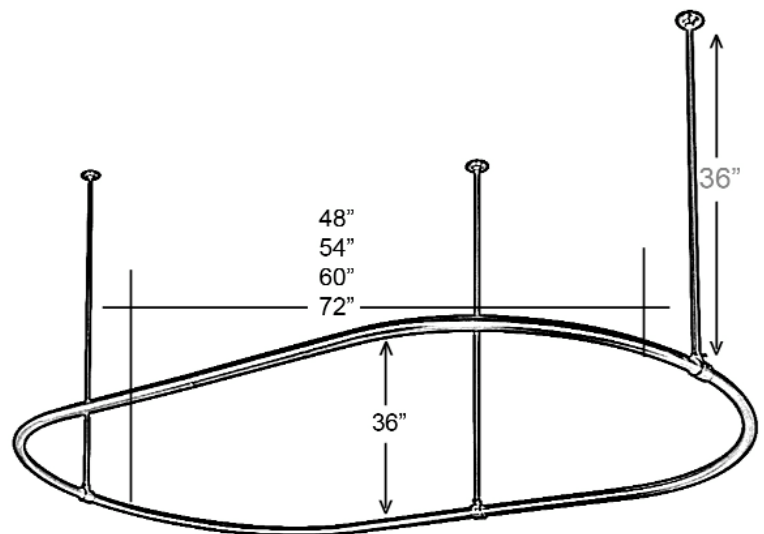

OVAL SHOWER ROD

Cat. No.
7152

L:	48"	D:	36"
L:	54"	D:	36"
L:	60"	D:	36"
L:	72"	D:	36"

Features:

- ▶ 1" Solid brass tubing
- ▶ Includes three 36" ceiling supports
- ▶ Ceiling supports are adjustable by cutting
- ▶ Available In 4 Sizes: 48", 54", 60" and 72"
- ▶ All rods are extra heavy duty

SIZE	FINISH
48"	CP, BN, or ORB
54"	CP, BN, or ORB
60"	PB, CP, BN, or ORB
72"	PB, CP, BN or ORB

Finishes:

CP Polished Chrome
PB Polished Brass

BN Brushed Nickel
ORB Oil Rubbed Bronze

Dimensions are nominal and may vary. Dimensions and specifications subject to change without notice.