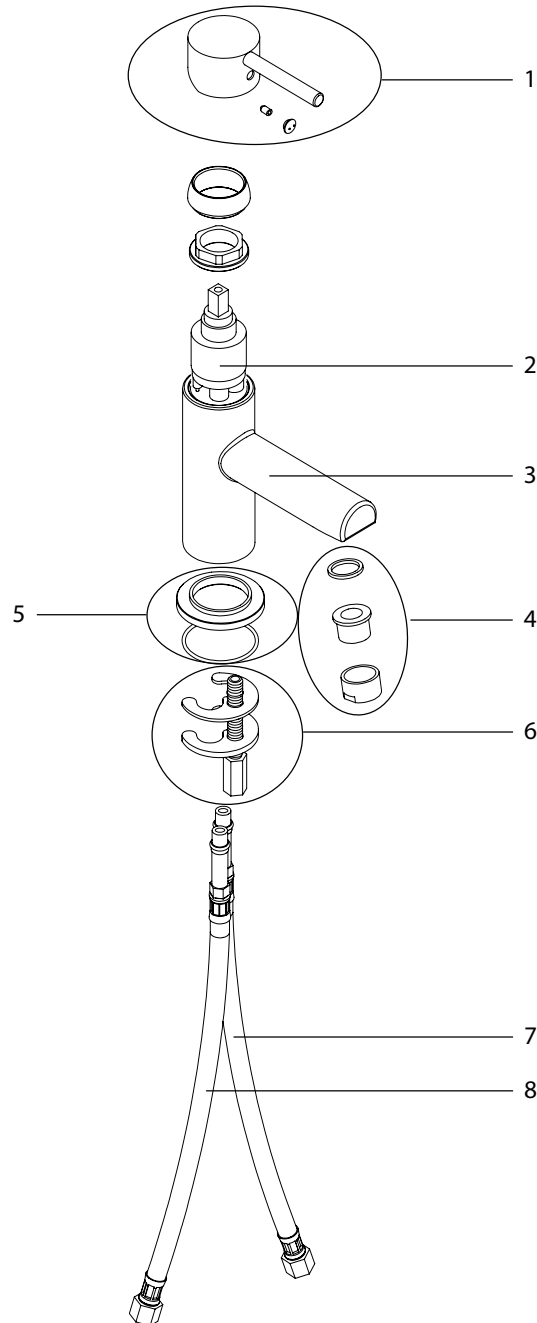

FEATURES

- Solid brass construction - **LEAD FREE**
- Single volume and temperature lever control
- Aerated water flow
- Press pop-up drain with overflow # ABDR00699
- Ceramic cartridge #ABCA04500
- 3/8" connection
- 16" stainless steel braided supply hose

CODE & COMPLIANCE

AB1953

SPECS AT LARGE

- Overall spout projection: 5 13/16"
- Flow rate: 2 gpm
- CC spout projection: 4 7/16"
- Mounting hole: 1 3/8"
- Total faucet height: 5 13/16"
- Counter depth: 1 3/8"

EXPLOSION PARTS

Item	Code	English	Français
1	ABFC12875	Handle Kit	Ensemble poignée
2	ABCA04075	35mm cartridge	Cartouche 35mm
3	ABFC10475	Faucet body	Corps du robinet
4	ABAE14003	Aerator kit	Ensemble aerateur