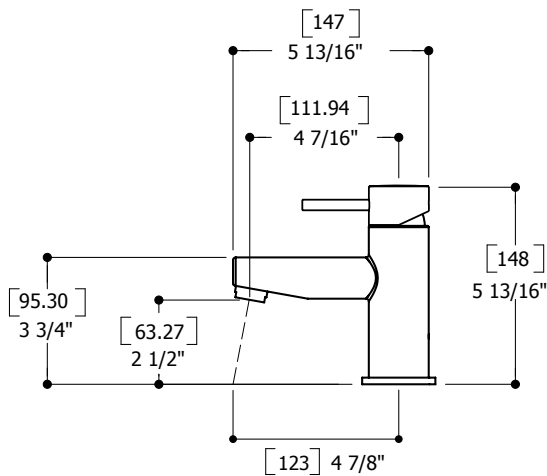

FEATURES

- Solid brass construction - **LEAD FREE**
- Single volume and temperature lever control
- Aerated water flow
- Press pop-up drain with overflow # ABDR00699
- Ceramic cartridge #ABCA04500
- 3/8" connection
- 16" stainless steel braided supply hose

CODE & COMPLIANCE

AB1953

SPECS AT LARGE

- Overall spout projection: 5 13/16"
- Flow rate: 2 gpm
- CC spout projection: 4 7/16"
- Mounting hole: 1 3/8"
- Total faucet height: 5 13/16"
- Counter depth: 1 3/8"

EXPLOSION PARTS

Item	Code	English	Français
1	ABFC12875	Handle Kit	Ensemble poignée
2	ABCA04075	35mm cartridge	Cartouche 35mm
3	ABFC10475	Faucet body	Corps du robinet
4	ABAE14003	Aerator kit	Ensemble aerateur