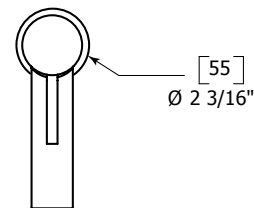

FEATURES

- Solid brass construction - **LEAD FREE**
- Single volume and temperature lever control
- Aerated water flow
- Press pop-up drain with overflow # ABDR00699
- Ceramic cartridge #ABCA04500
- 3/8" connection
- 16" stainless steel braided supply hose

CODE & COMPLIANCE

AB1953

SPECS AT LARGE

- Overall spout projection: 5 13/16"
- Flow rate: 2 gpm
- CC spout projection: 4 7/16"
- Mounting hole: 1 3/8"
- Total faucet height: 5 13/16"
- Counter depth: 1 3/8"