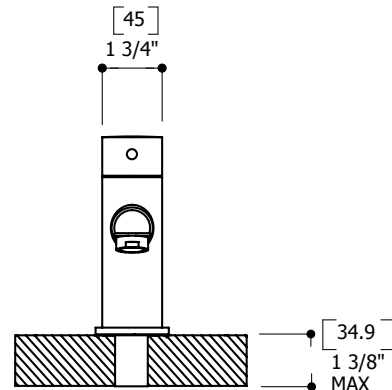

FEATURES

- Solid brass construction - **LEAD FREE**
- Single volume and temperature lever control
- Aerated water flow
- Press pop-up drain with overflow # ABDR00699
- Ceramic cartridge #ABCA04500
- 3/8" connection
- 16" stainless steel braided supply hose

CODE & COMPLIANCE

AB1953

SPECS AT LARGE

- Overall spout projection: 5 13/16"
- Flow rate: 2 gpm
- CC spout projection: 4 7/16"
- Mounting hole: 1 3/8"
- Total faucet height: 5 13/16"
- Counter depth: 1 3/8"

EXPLOSION PARTS

Item	Code	English	Français
1	ABFC12875	Handle Kit	Ensemble poignée
2	ABCA04075	35mm cartridge	Cartouche 35mm
3	ABFC10475	Faucet body	Corps du robinet
4	ABAE14003	Aerator kit	Ensemble aerateur