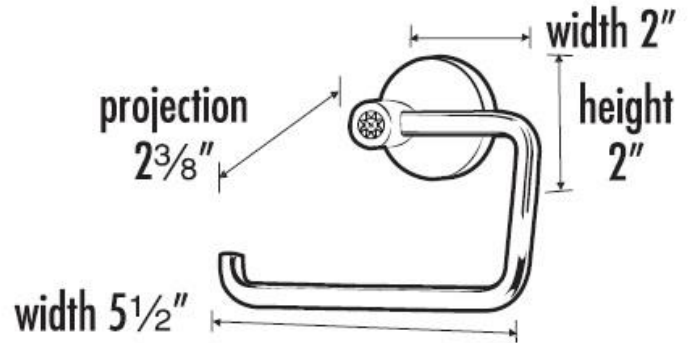

SPECIFICATIONS

CRYSTAL CONTEMPORARY I
SINGLE POST TISSUE HOLDER

FEATURES

- Modern styling
- Multiple finishes
- Concealed installation

WARRANTY

Limited lifetime

FINISHES

- Polished Chrome (PC)
- Satin Nickel (SN)

MATERIAL

- Brass
- Swarovski Crystal

Item#

C8366

NOTE: Dimensions and specifications are subject to change without notice.