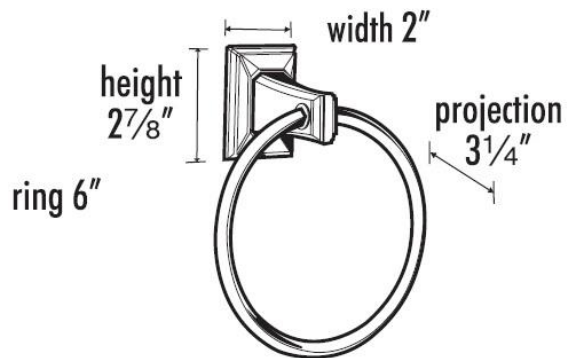

**SPECIFICATIONS**

**GEOMETRIC**  
**6" TOWEL RING**

**FEATURES**

Transitional styling  
Multiple finishes  
Concealed installation

**WARRANTY**

Limited lifetime

**FINISHES**

Polished Brass (PB)  
Polished Brass/Non-lacquered (PB/NL)  
Polished Chrome (PC)  
Bronze (BRZ)  
Chocolate Bronze (CHBRZ)  
Polished Antique (PA)  
Polished Nickel (PN)  
Satin Nickel (SN)

**MATERIAL**

Brass

**Item#**

**A7940**

NOTE: Dimensions and specifications are subject to change without notice.