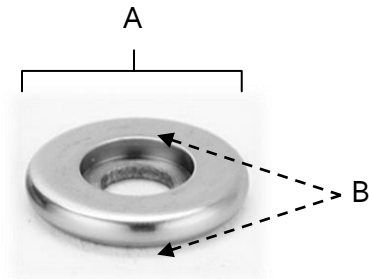

**SPECIFICATIONS**

**TRADITIONAL  
ROSETTES**

**FEATURES**

- Traditional styling
- Multiple finishes
- Concealed installation

**WARRANTY**

Limited lifetime

**FINISHES**

- Polished Brass (PB)
- Polished Chrome (PC)
- Antique Pewter (AP)
- Barcelona (BARC)
- Bronze (BRZ)
- Chocolate Bronze (CHBRZ)
- Matte Black (MB)
- Polished Antique (PA)
- Polished Nickel (PN)
- Satin Nickel (SN)

**MATERIAL**

Brass

Item#	A	B
<b>A721</b> (for A703S, A711 & A712)	5/8"	1/8"

**KEY:**

- A - Length and Width
- B - Projection

NOTE: Dimensions and specifications are subject to change without notice.