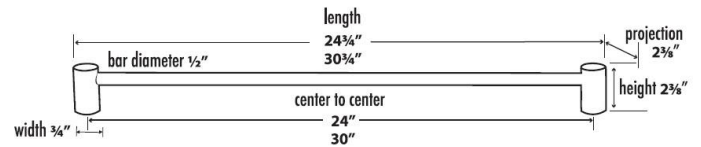

SPECIFICATIONS

SPA 1
TOWEL BAR

FEATURES

- Modern styling
- Multiple finishes
- Concealed installation

WARRANTY

Limited lifetime

FINISHES

- Polished Brass/Non-lacquered (PB/NL)
- Polished Chrome (PC)
- Bronze (BRZ)
- Polished Nickel (PN)
- Satin Nickel (SN)

MATERIAL

Brass

Item#

- A7020-12**
- A7020-18**
- A7020-24**
- A7020-30**

NOTE: Dimensions and specifications are subject to change without notice.