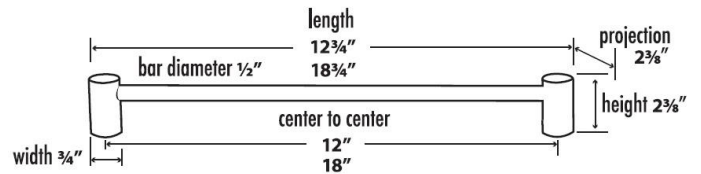

SPECIFICATIONS

SPA 1
TOWEL BAR

FEATURES

- Modern styling
- Multiple finishes
- Concealed installation

WARRANTY

Limited lifetime

FINISHES

- Polished Brass/Non-lacquered (PB/NL)
- Polished Chrome (PC)
- Bronze (BRZ)
- Polished Nickel (PN)
- Satin Nickel (SN)

MATERIAL

Brass

Item#

- A7020-12**
- A7020-18**
- A7020-24**
- A7020-30**

NOTE: Dimensions and specifications are subject to change without notice.