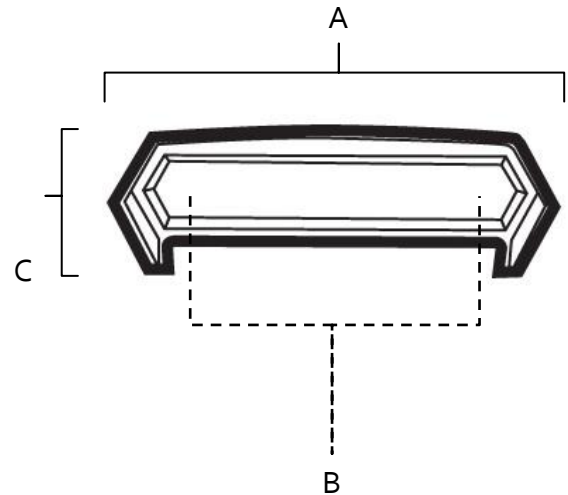

SPECIFICATIONS

NICOLE
CUP PULL

FEATURES

- Modern styling
- Multiple finishes
- Concealed installation

WARRANTY

Limited lifetime

FINISHES

- Antique English Matte (AEM)
- Barcelona (BARC)
- Polished Brass (PB)
- Polished Chrome (PC)
- Polished Nickel (PN)
- Satin Nickel (SN)

MATERIAL

Brass

Item#	A	B	C	D
A429	5 1/8"	4"	1 3/4"	1 1/8"

KEY:

- A - Overall Length
- B - Center to Center
- C - Width
- D - Projection

NOTE: Dimensions and specifications are subject to change without notice.