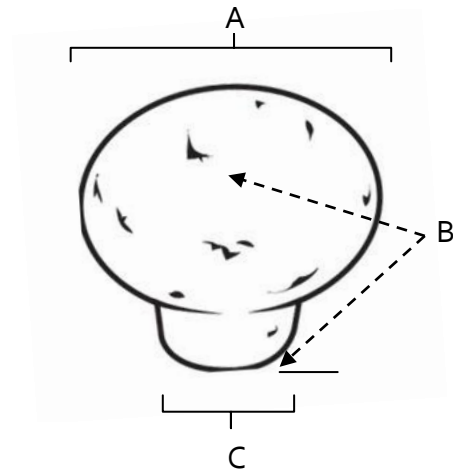

SPECIFICATIONS

SIERRA
KNOBS

FEATURES

Rustic styling
Multiple finishes
Concealed installation

WARRANTY

Limited lifetime

FINISHES

Dark Bronze (DKBRZ)
Rust Bronze (RSTBRZ)

MATERIAL

Bronze

Item#	A	B	C
A1403	1 1/4"	1 1/4"	5/8"
A1404	1 1/2"	1 3/8"	3/4"
A1405	1 5/8"	1 1/2"	3/4"

KEY:

A - Length and Width
B - Projection
C - Mount Length and Width

NOTE: Dimensions and specifications are subject to change without notice.