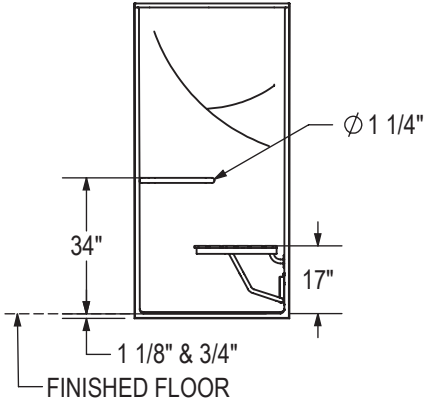

BASE MODEL WITH ADA GRAB BAR & SEAT PACKAGE
LEFT SIDE SHOWN
RIGHT SIDE SYMMETRICAL

All dimensions are approximate. Structure measurements must be verified against the unit to ensure proper fit.