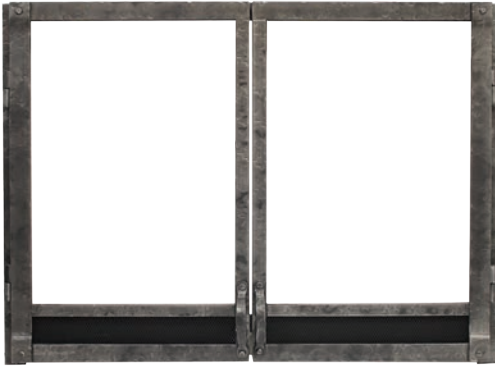

Decorative Doors & Andirons *(optional)*

For Luxury fireplace only

Forged Iron Doors