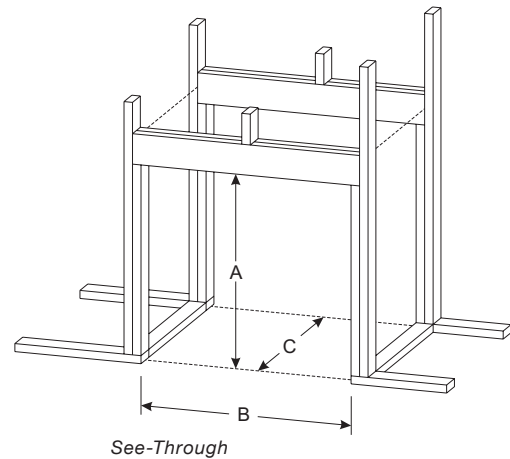

Minimum Framing Dimensions for Deluxe, Premium, & Luxury Models *(in inches)*

Model	A	B	C
DVCD32FP	39	35-1/4	18
DVCD36FP	39	38-1/4	18
DVCD42FP	41	44-1/4	18
DVCP32BP	38 1/8	34 7/16	17 1/2
DVCC32BP	38 1/8	34 7/16	17 1/2
DVCP36BP	38 1/8	34 7/16	17 1/2
DVCP42BP	40 1/8	43 7/16	17 1/2
DVCC42BP	40 1/8	43 7/16	17 1/2
DVCX36FP	42 5/16	42 3/8	21 1/2
DVCX42FP	42 5/16	46 3/8	21 1/2

See owners manual for complete dimensions.

Warranty for All Models

10-year limited warranty on combustion chamber; limited lifetime on glass.
All other parts carry a 3-year limited warranty.
All Remote Controls carry a 1-year limited warranty.

All direct-vent fireplaces manufactured after January 1, 2015, must be installed with a barrier screen to prevent accidental contact with hot glass. Depending on the fireplace model, the barrier screens are available separately or incorporated into decorative fronts. See owner's manual for details.

Refer to your Owner's Manual for complete installation and safety information.

Gas Inlet for All Models

Type of Gas	Natural or Propane
Iron Pipe Size (N.P.T.)	1/2 inch

Empire is committed to continuous product improvement; specifications are subject to change without notice. Dimensions in this brochure are approximate; read and follow the framing dimensions in the owners manual supplied with your Empire product. Flame size, shape, and color will vary from photos.

Member of the following industry associations:

This appliance is design-certified to the ANSI standard by:

SINCE 1932

918 Freeburg Ave.
Belleville, IL 62220-2623
e-mail: info@empirecomfort.com

AH-01083 03/19/21