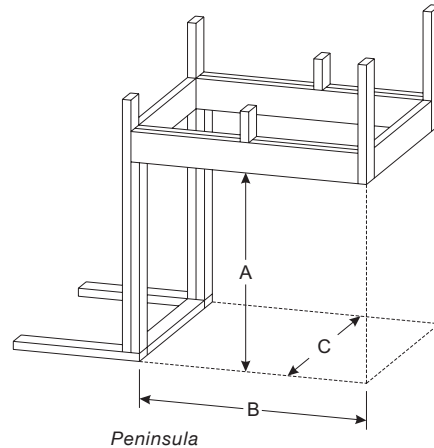

Minimum Framing Dimensions for Deluxe, Premium, & Luxury Models *(in inches)*

Model	A	B	C
DVCD32FP	39	35-1/4	18
DVCD36FP	39	38-1/4	18
DVCD42FP	41	44-1/4	18
DVCP32BP	38 1/8	34 7/16	17 1/2
DVCC32BP	38 1/8	34 7/16	17 1/2
DVCP36BP	38 1/8	34 7/16	17 1/2
DVCP42BP	40 1/8	43 7/16	17 1/2
DVCC42BP	40 1/8	43 7/16	17 1/2
DVCX36FP	42 5/16	42 3/8	21 1/2
DVCX42FP	42 5/16	46 3/8	21 1/2

See owners manual for complete dimensions.

Warranty for All Models

10-year limited warranty on combustion chamber; limited lifetime on glass.
All other parts carry a 3-year limited warranty.
All Remote Controls carry a 1-year limited warranty.

All direct-vent fireplaces manufactured after January 1, 2015, must be installed with a barrier screen to prevent accidental contact with hot glass. Depending on the fireplace model, the barrier screens are available separately or incorporated into decorative fronts. See owner's manual for details.

Refer to your Owner's Manual for complete installation and safety information.

Gas Inlet for All Models

Type of Gas	Natural or Propane
Iron Pipe Size (N.P.T.)	1/2 inch

Empire is committed to continuous product improvement; specifications are subject to change without notice. Dimensions in this brochure are approximate; read and follow the framing dimensions in the owners manual supplied with your Empire product. Flame size, shape, and color will vary from photos.

Member of the following industry associations:

This appliance is design-certified to the ANSI standard by:

SINCE 1932

918 Freeburg Ave.
Belleville, IL 62220-2623
e-mail: info@empirecomfort.com

AH-01083 03/19/21