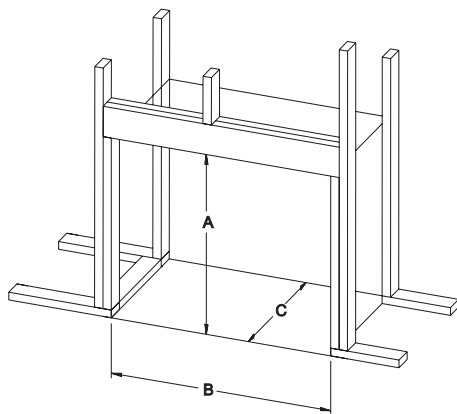

Minimum Framing Dimensions for Deluxe, Premium, & Luxury Models *(in inches)*

Model	A	B	C
DVCD32FP	39	35-1/4	18
DVCD36FP	39	38-1/4	18
DVCD42FP	41	44-1/4	18
DVCP32BP	38 1/8	34 7/16	17 1/2
DVCC32BP	38 1/8	34 7/16	17 1/2
DVCP36BP	38 1/8	34 7/16	17 1/2
DVCP42BP	40 1/8	43 7/16	17 1/2
DVCC42BP	40 1/8	43 7/16	17 1/2
DVCX36FP	42 5/16	42 3/8	21 1/2
DVCX42FP	42 5/16	46 3/8	21 1/2

See owners manual for complete dimensions.

Warranty for All Models

10-year limited warranty on combustion chamber; limited lifetime on glass.
All other parts carry a 3-year limited warranty.
All Remote Controls carry a 1-year limited warranty.

All direct-vent fireplaces manufactured after January 1, 2015, must be installed with a barrier screen to prevent accidental contact with hot glass. Depending on the fireplace model, the barrier screens are available separately or incorporated into decorative fronts. See owner's manual for details.

Refer to your Owner's Manual for complete installation and safety information.

Gas Inlet for All Models

Type of Gas	Natural or Propane
Iron Pipe Size (N.P.T.)	1/2 inch

Empire is committed to continuous product improvement; specifications are subject to change without notice. Dimensions in this brochure are approximate; read and follow the framing dimensions in the owners manual supplied with your Empire product. Flame size, shape, and color will vary from photos.

Member of the following industry associations:

This appliance is design-certified to the ANSI standard by:

SINCE 1932

918 Freeburg Ave.
Belleville, IL 62220-2623
e-mail: info@empirecomfort.com

AH-01083 03/19/21