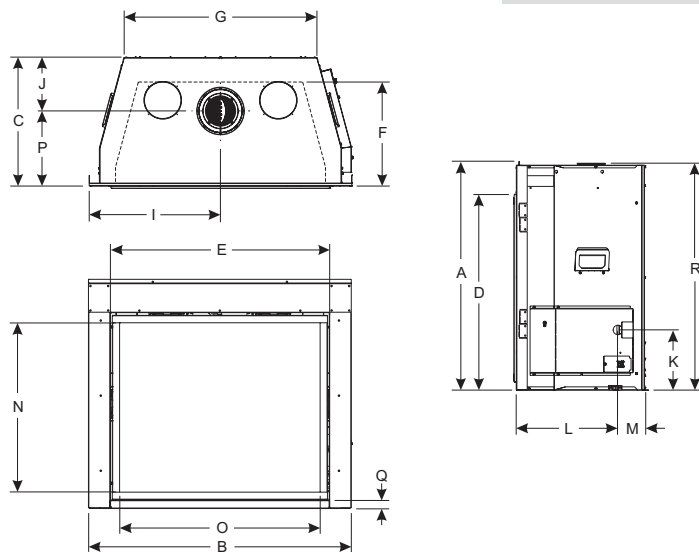

Dimensions (in inches)		
DIMENSION	DVCT36CBP	DVCT40CBP
A	40 3/4	42 3/4
B	45	49
C	22 1/8	24
D	34 1/2	36 1/2
E	36 7/8	40 13/16
F	17 1/4	16 7/8
G	33	36 1/8
H	N/A	N/A
I	22 1/2	24 1/2
J	10 1/4	10 1/16
K	11 1/4	11 1/4
L	17	19 3/8
M	5 1/8	5 3/16
N	28 3/8	31 1/2
O	31 3/4	37 3/8
P	12	14
Q	1 1/2	1 1/2
R	40 5/16	42 5/16

Btus (Max / Min)		
	DVCT36CBP	DVCT40CBP
Natural	40,000 / 11,000*	47,500 / 14,500*
LP	40,000 / 13,000*	45,000 / 16,000*

*Minimum with front burner only

Framing Dimensions (in inches)		
	DVCT36CBP	DVCT40CBP
Height	51 1/2	53 1/2
Width	45 1/2	49 1/2
Depth	22 1/8	24

Specifications	
Type of Gas	Natural or LP
Iron Pipe Size (N.P.T.)	1/2-inch
Ignition System	Multifunction Remote
Venting	5 x 8 inch

Warranty	
10-year limited warranty on combustion chamber, limited lifetime on glass. All other parts carry a three-year limited warranty. All remote controls carry a one-year limited warranty.	

Member of the following industry associations:

This appliance is design-certified to the ANSI standard by:

TruFlame
TECHNOLOGY
PATENT PENDING

Empire Comfort Systems Inc.
918 Freeburg Ave.
Belleville, IL 62220-2623
info@empirecomfort.com
AH-00988 2/17/20

Empire is committed to continuous product improvement; specifications are subject to change without notice. Dimensions in this brochure are approximate; read and follow the framing dimensions in the owners manual supplied with your Empire product. Flame size, shape, and color will vary from photos.

The Empire Comfort Systems and American Hearth names and logos are registered U.S. trademarks.