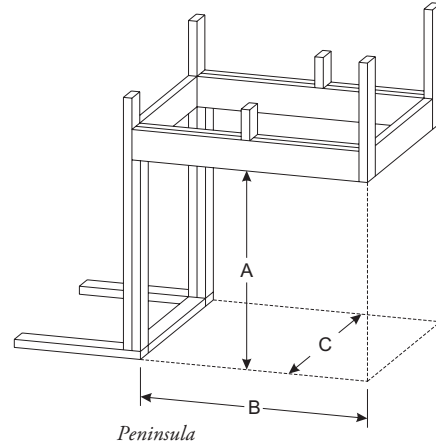

MINIMUM FRAMING DIMENSIONS FOR DELUXE, PREMIUM, & LUXURY MODELS (in inches)

Model	A	B	C
DVD32FP	35-3/4	34-3/8	16-3/8
DVD36FP	35-3/4	37-3/8	16-3/8
DVD42FP	37-3/4	43-3/8	16-3/8
DVD48FP	37-3/4	49-3/8	16-3/8
DVP36FP	37-3/4	39-3/8	19-7/8
DVP42FP	37-3/4	43-3/8	19-7/8
DVP48FP	37-3/4	49-3/8	19-7/8
DVX36FP	40-7/8	39-3/8	19-7/8
DVX42FP	40-7/8	43-3/8	19-7/8

See owners manual for complete dimensions.

Deluxe, Premium, and Luxury

MINIMUM FRAMING DIMENSIONS FOR MULTISIDED MODELS (in inches)

Model	A	B	C
DVP36PP	41-1/2	39	23
DVP36SP	41-1/2	40	23

See owners manual for complete dimensions.