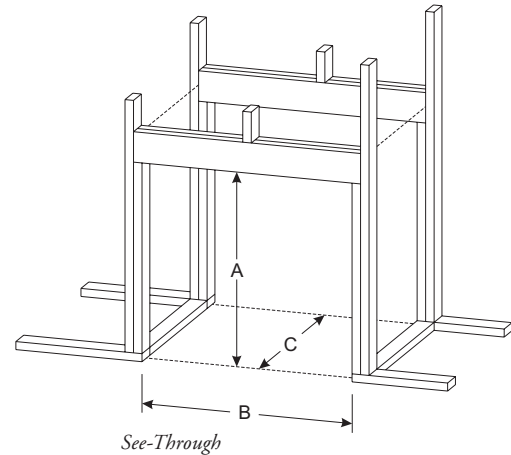

Peninsula

See-Through

Warranty for All Models

10-year limited warranty on combustion chamber; limited lifetime on glass.

All other parts carry a 3-year limited warranty.

All Remote Controls carry a 1-year limited warranty.

All direct-vent fireplaces manufactured after January 1, 2015, must be installed with a barrier screen to prevent accidental contact with hot glass. Depending on the fireplace model, the barrier screens are available separately or incorporated into decorative fronts. See owner's manual for details.

Refer to your Owner's Manual for complete installation and safety information.

Gas Inlet for All Models

Type of Gas	Natural or Propane
Iron Pipe Size (N.P.T.)	1/2 inch

Empire is committed to continuous product improvement; specifications are subject to change without notice. Dimensions in this brochure are approximate; read and follow the framing dimensions in the owners manual supplied with your Empire product. Flame size, shape, and color will vary from photos.

Member of the following industry associations:

This appliance is design-certified to the ANSI standard by:

SINCE 1932

918 Freeburg Ave.
Belleville, IL 62220-2623
e-mail: info@empirecomfort.com

AH-00829 03/30/21